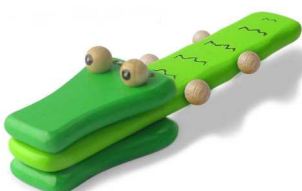

Speedy Boeing
Item No.: 1102037

A cute and hardy pull-back aeroplane.

Hippo castanet 3 colors set
Item No.: 1102026

Very nicely designed durable castanets available in red, orange or blue.

Ting-a-Ling Tiger
Item No.: 1102031

A colourful and fun bell ring.

Snap Clap Doggy
Item No.: 1102033

The doggy clackers fascinate children. As you shake the clacker its' mouth opens and closes from the movement making a loud clapping noise. Available in blue, red or orange.

Discovery Farm House
Item No.: 1112017

A multi-learning toy features a rattle pig, bean-stuffed rooster, squeaky lamb, hide-and-seek wooden owl, peek-a-boo window, activity door, sorting roof, sliding sun with a spinning bead, safe mirror, teether, crinkle sound. Easily transforms into an activity bumper. Fabric is removable and washable.

Baby Witty Worm
Item No.: 1112019

A multi-learning toy featuring size stacking, a rattle, a squeaker, crinkle sound, and an easy to grasp wooden ring. The wooden apple base adds a modern twist to the conventional stacking toy and also allows the toy to swivel slightly. The fabric provides a nice contrast in texture from the hardwood and can also be easily washed.