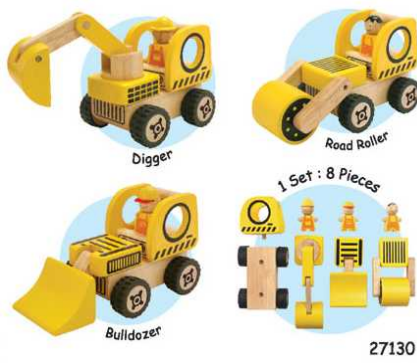

A multi-learning toy features a truck with a beeper horn plus a trailer holding 4 construction animals. Children will learn shape sorting and animal colour matching.

Duo Musical Bench
Item No.: 1122069

A popular musical multi-toy with a xylophone on one side and a drum on the other.

Slope Roller Blocks
Item No.: 1122070

The construction rolling slope features a set of construction blocks and 3 rolling tracks, plus 3 rolling disks. Children can build their own slope roller, and learn the cause-effect action when changing the steepness of the tracks.

Road Vehicles Play set
Item No.: 1127130

Build three vehicles from the Road Vehicle Set! The set comes with one base and three different truck attachments, allowing you to construct three vehicles from one set! Set includes: Digger, Bulldozer, Roller and three workmen. The toy improves hand-eye co-ordination, physical skills and social play. ** Change the truck! Pull-out and Push-in!